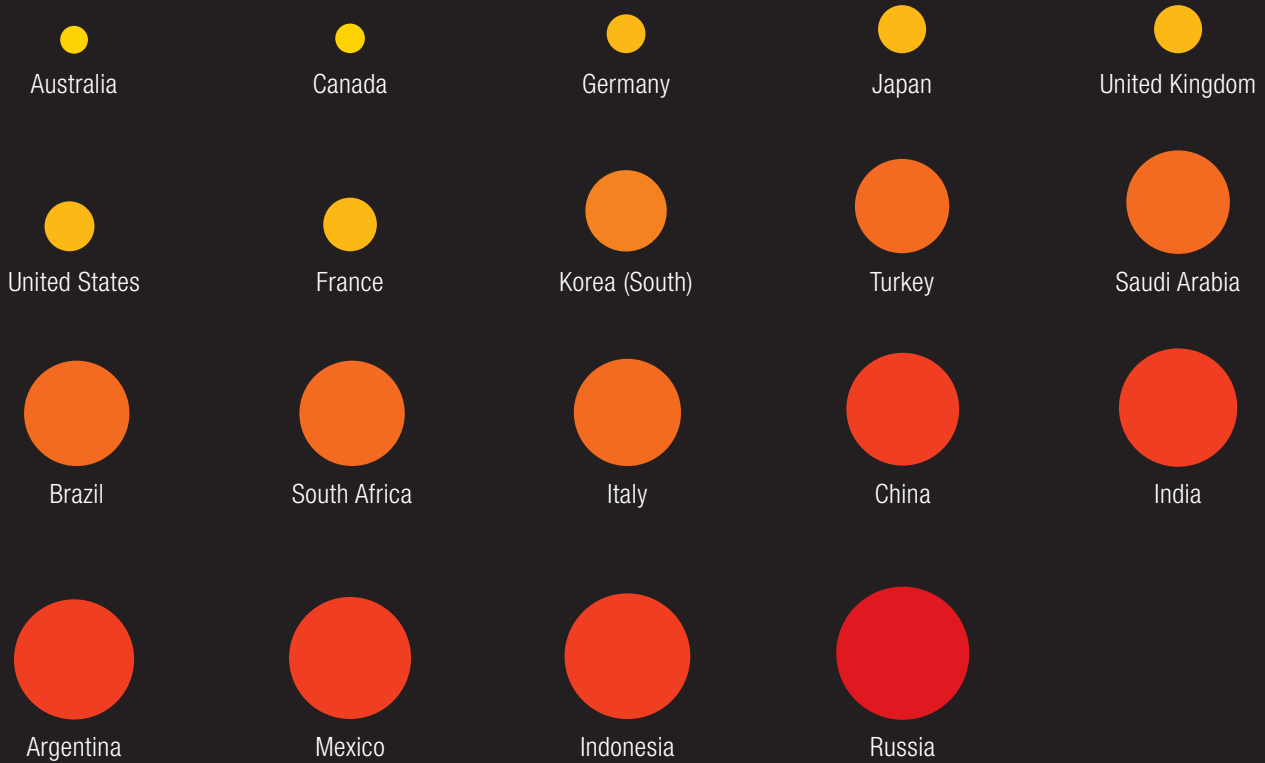

# CORRUPTION PERCEPTIONS INDEX 2012: G20

The perceived levels of public sector corruption in the Group of Twenty countries.

The 2012 Corruption Perceptions Index measures the perceived levels of public sector corruption in 176 countries/territories around the world. To see the full results go to: