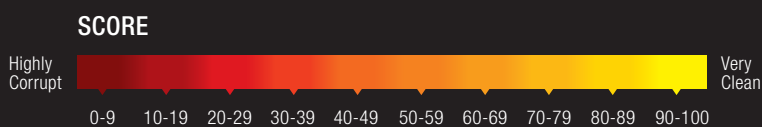

# CORRUPTION PERCEPTIONS INDEX 2012: G20

The perceived levels of public sector corruption in the Group of Twenty countries.

The 2012 Corruption Perceptions Index measures the perceived levels of public sector corruption in 176 countries/territories around the world. To see the full results go to: