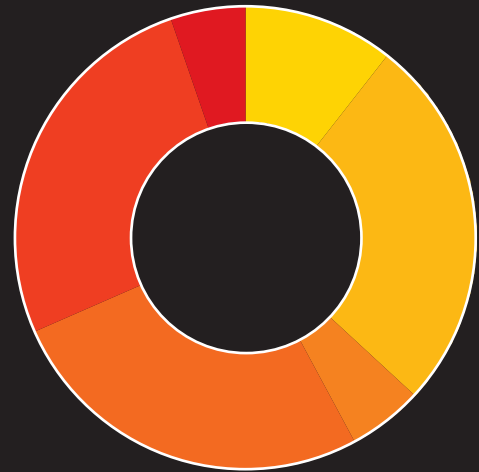

# CORRUPTION PERCEPTIONS INDEX 2012: G20

The perceived levels of public sector corruption in the Group of Twenty countries.

The 2012 Corruption Perceptions Index measures the perceived levels of public sector corruption in 176 countries/territories around the world. To see the full results go to: